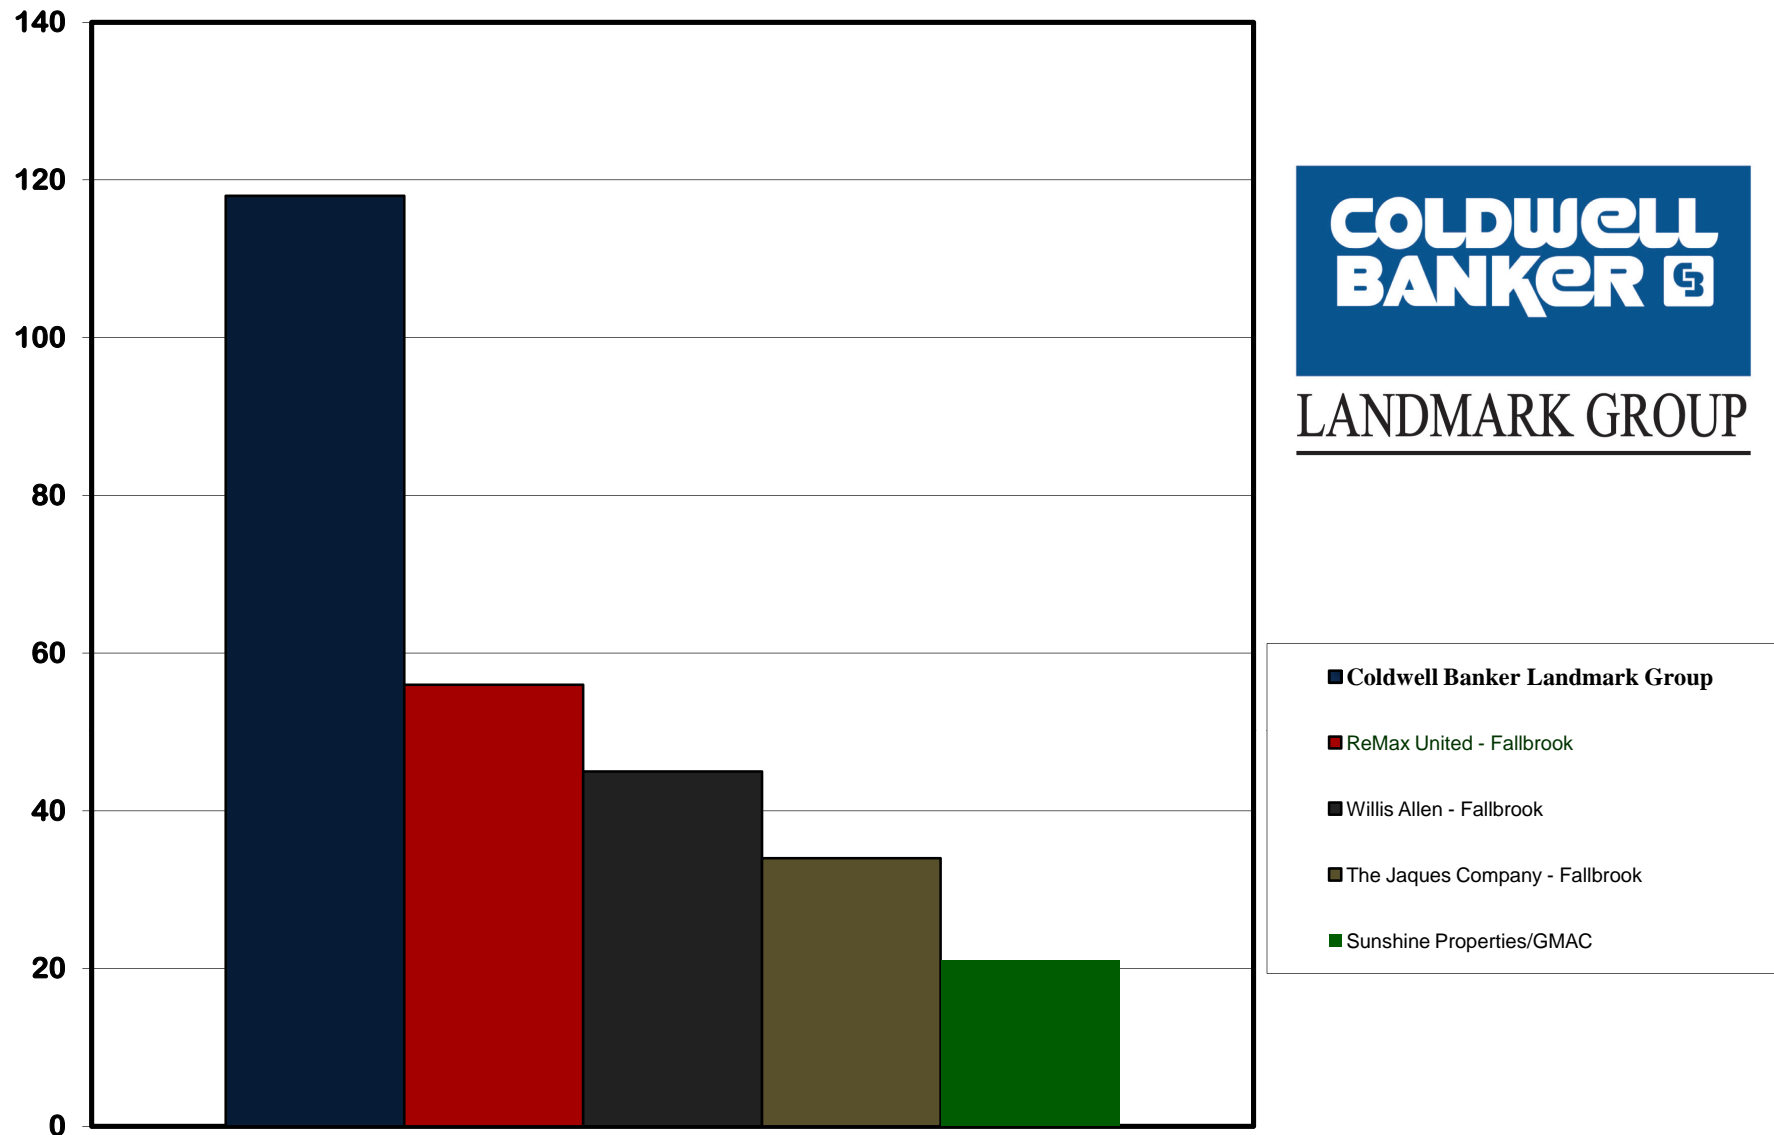

2010 Office Market Comparison

Information obtained from Sandicor Multiple Listing Service from 1/1/10-12/31/10. Market share numbers reflect the comparison of the total number of residential properties sold, in zip codes 92028 & 92003, for the year 2010. Neither Sandicor nor its Multiple Listing Service guarantees or is in any way responsible for its accuracy. Data maintained by Sandicor or its MLS may not reflect all real estate activity in the market.